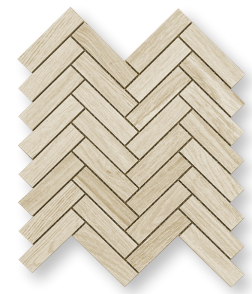

Lead Time

In Stock/Quick Ship

Sizes

3"x12"	24"x24"
6"x12"	
12"x24"	
24"x48"	
47"x110"	

8"x48"	2"x24" Bullnose
--------	-----------------

Wood Plank available 8"x48" only

Colors

Argente

Blue

Noisette

Ombre

Perle

Amande

Choco

Miel

Noisette