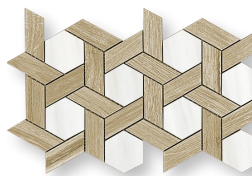

Naples Ombre Miel