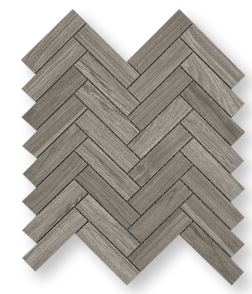

MASTERPIECE

PORCELAIN TILE

Technical Data

Thickness	9 mm & 6 mm
Finish	Matte & Polished
Frost Resistant	Yes
Application	Interior/Exterior
Slip Resistant	R10 (Matte)
Thermal Shock Resistant	Yes
DCOF	≥0.42 (Matte)
Water Absorption	≤0.1%

Lead Time

In Stock/Quick Ship

Sizes

3"x12"	24"x24"
6"x12"	
12"x24"	
24"x48"	
47"x110"	

8"x48"	2"x24" Bullnose

Wood Plank available 8"x48" only

Colors

Perle

Packing Information

Size	Finish	Thickness	SF per Box	SF per Pallet	Pieces per Box
1"x4" Herringbone Mosaic	Matte	9 mm	5.6190	N/A	6
Pinwheel Mosaic	Polished	9 mm	4.8438	N/A	6
Basketweave Mosaic	Matte & Polished	9 mm	5.4252	N/A	6
2"x24" Bullnose	Matte & Polished	9 mm	N/A	N/A	14