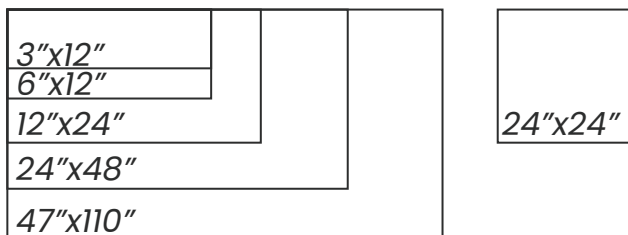

MASTERPIECE

Noisette | 24"x48"

Choco | 8"x48"

Tile
of
Italy

MALINE TILE
ELEVATE YOUR SHOWROOM

malinetile.com

MASTERPIECE

PORCELAIN TILE

Technical Data

Thickness	9 mm & 6 mm
Finish	Matte & Polished
Frost Resistant	Yes
Application	Interior/Exterior
Slip Resistant	R10 (Matte)
Thermal Shock Resistant	Yes
DCOF	≥0.42 (Matte)
Water Absorption	≤0.1%

Lead Time

In Stock/Quick Ship

Sizes

Wood Plank available 8"x48" only

Intreccio Mosaic Pinwheel Mosaic Basketweave Mosaic Herringbone Mosaic

Colors

Argente

Blue

Lead Time

In Stock/Quick Ship

Sizes

3"x12"	24"x24"
6"x12"	
12"x24"	
24"x48"	
47"x110"	

8"x48"	2"x24" Bullnose
--------	-----------------

Wood Plank available 8"x48" only

Colors

Argente