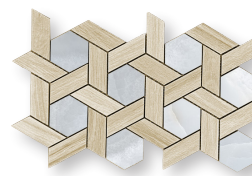

Genoa Blue Amande