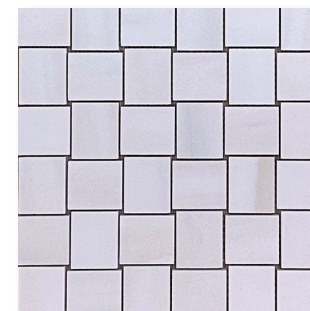

MASTERPIECE

PORCELAIN TILE

Technical Data

Thickness	9 mm & 6 mm
Finish	Matte & Polished
Frost Resistant	Yes
Application	Interior/Exterior
Slip Resistant	R10 (Matte)
Thermal Shock Resistant	Yes
DCOF	≥0.42 (Matte)
Water Absorption	≤0.1%

Lead Time

In Stock/Quick Ship

Sizes

Wood Plank available 8"x48" only

Colors

Perle

Packing Information

Size	Finish	Thickness	SF per Box	SF per Pallet	Pieces per Box
3"x12"	Matte	9 mm	11.6256	N/A	48
6"x12"	Polished	9 mm	11.6256	N/A	24
12"x24"	Matte & Polished	9 mm	11.6250	N/A	6
24"x24"	Matte	9 mm	11.6250	N/A	3
24"x48"	Polished	9 mm	15.5000	N/A	2
8"x48" Wood Plank	Matte	9 mm	15.4998	N/A	6
Rectangle Mosaic	Matte	9 mm	5.7936	N/A	6
47"x110"	Polished	6 mm	N/A	N/A	N/A